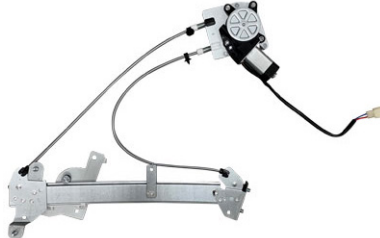

8194110-17  
DOOR HANDLE COVER SET  
-4PCS -CARBON FIBRE  
TO SUIT TOYOTA HIACE 2004-

8194184-50  
FUEL TANK COVER  
TO SUIT TOYOTA HIACE 2004-

8194184-51  
FUEL TANK COVER  
-MODIFIED  
TO SUIT TOYOTA HIACE 2004-

8194190-05  
FRONT BUMPER SPOILER  
-NARROW  
TO SUIT TOYOTA HIACE 2004-

8128116-25/26  
DOOR MIRROR -ELECTRIC  
-W/LAMP -CHROME  
TO SUIT TOYOTA HILUX 2011-

2587010-51/52  
DOOR HANDLE  
-OUTER -FRONT  
TO SUIT FORD COURIER 1999-

3445060-03/04  
WINDOW REGULATOR -4DR  
-FRONT DOOR -MANUAL  
TO SUIT MAZDA BT50 P/UP 2007-

3450060-01/02  
WINDOW REGULATOR  
-FRONT DOOR -W/MOTOR  
TO SUIT MAZDA MX5 -NA -89-99

3439794-01/02  
HEADLAMP  
TO SUIT MAZDA 3 2014-

1621698-21/22  
REARLAMP-INNER  
TO SUIT NISSAN QASHQAI/  
DUALIS -J10 -2007- EARLY

0062028-0CF  
BONNET  
TO SUIT BMW 3'S E90 2005- SDN  
CAPA CERTIFIED

1611090-2CF  
FRONT BUMPER -MAT BLK  
TO SUIT NISSAN SENTRA N15  
1998-00 SDN-H/B F/LIFT  
NSF CERTIFIED